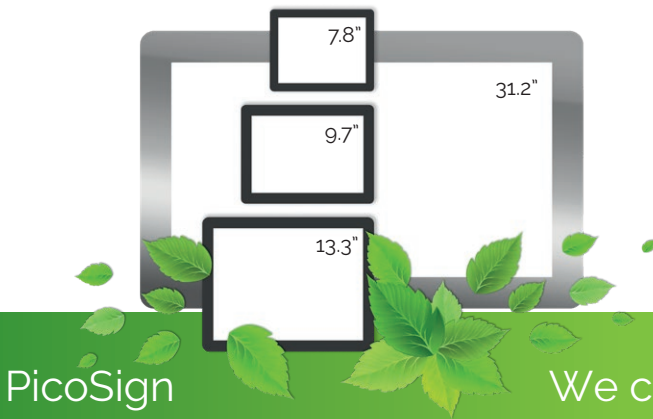

PicoSign

We create your ePaper signage vision

PICOSIGN: MANY OPTIONS – ONE APPROACH

- Easy publishing by using PicoSign printer driver - 'print' to the display
- 1404x1872, 825 x 1200, 1200x1600 and 1140x2560 pixel resolution (black and white)
- Optional multiple display & tiling possibilities
- Internet connectivity with a single user interface and a suitable Internet connection:
  - Cable – Power over Ethernet (POE)
  - WIFI with 1-year battery lifetime*
- Any application can generate an image for the displays
- Images are sent to the displays via the PicoSign Server
- PicoSign comes with free online publishing software
- Powerful internal security features
- On-premises server available for enhanced data privacy